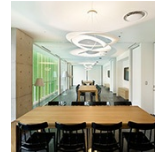

› NHN Corporation Headquarters