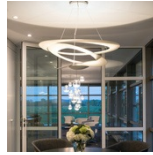

› Office WHW Hillebrand