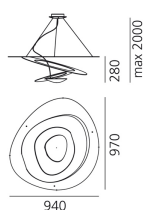

      650° IP20

Watt	Length	Luminous Flux (lm)	CCT	Color	Code	Product name
44W	94 cm	3097lm	2700K	<span style="color: white;">○</span>	1254W10A	Pirce Suspension LED 2700K White
		3313lm	3000K	<span style="color: gold;">●</span>	1254120A	Pirce Suspension LED 3000K Gold
				<span style="color: white;">○</span>	1254110A	Pirce Suspension LED 3000K White